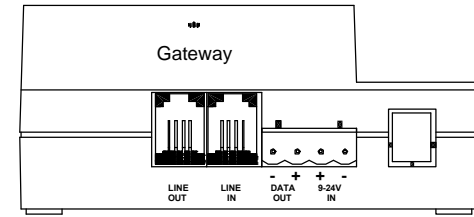

iSCADA Installation Schematics for Data Center

All dimensions in mm.

Title: iSCADA Monitoring System Single Line Diagram Data Center				
Client:	Date:	Drawn: chin	Check: Lee	Appd: ck
Notes:	Scale: n/s	Dwg No: DW-DC-1G2S	Rev:	1.1