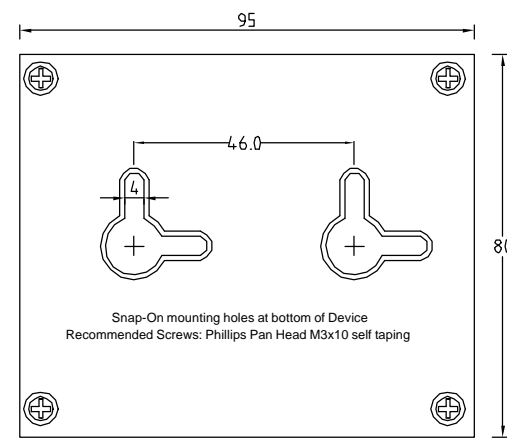

iSCADA Installation Schematics for Data Center

All dimensions in mm.

Title: iSCADA Monitoring System Single Line Diagram Data Center				
Client:	Date:	Drawn: chin	Check: Lee	Appd: ck
Notes:	Scale: n/s	Dwg No: DW-DC-1G2S	Rev:	1.1