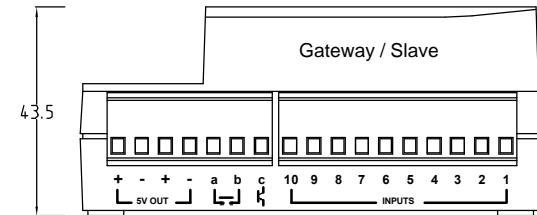

iSCADA Installation Schematics for Data Center

All dimensions in mm.

Title: iSCADA Monitoring System Single Line Diagram Data Center				
Client:	Date:	Drawn: chin	Check: Lee	Appd: ck
Notes:	Scale: n/s	Dwg No: DW-DC-1G2S	Rev:	1.1