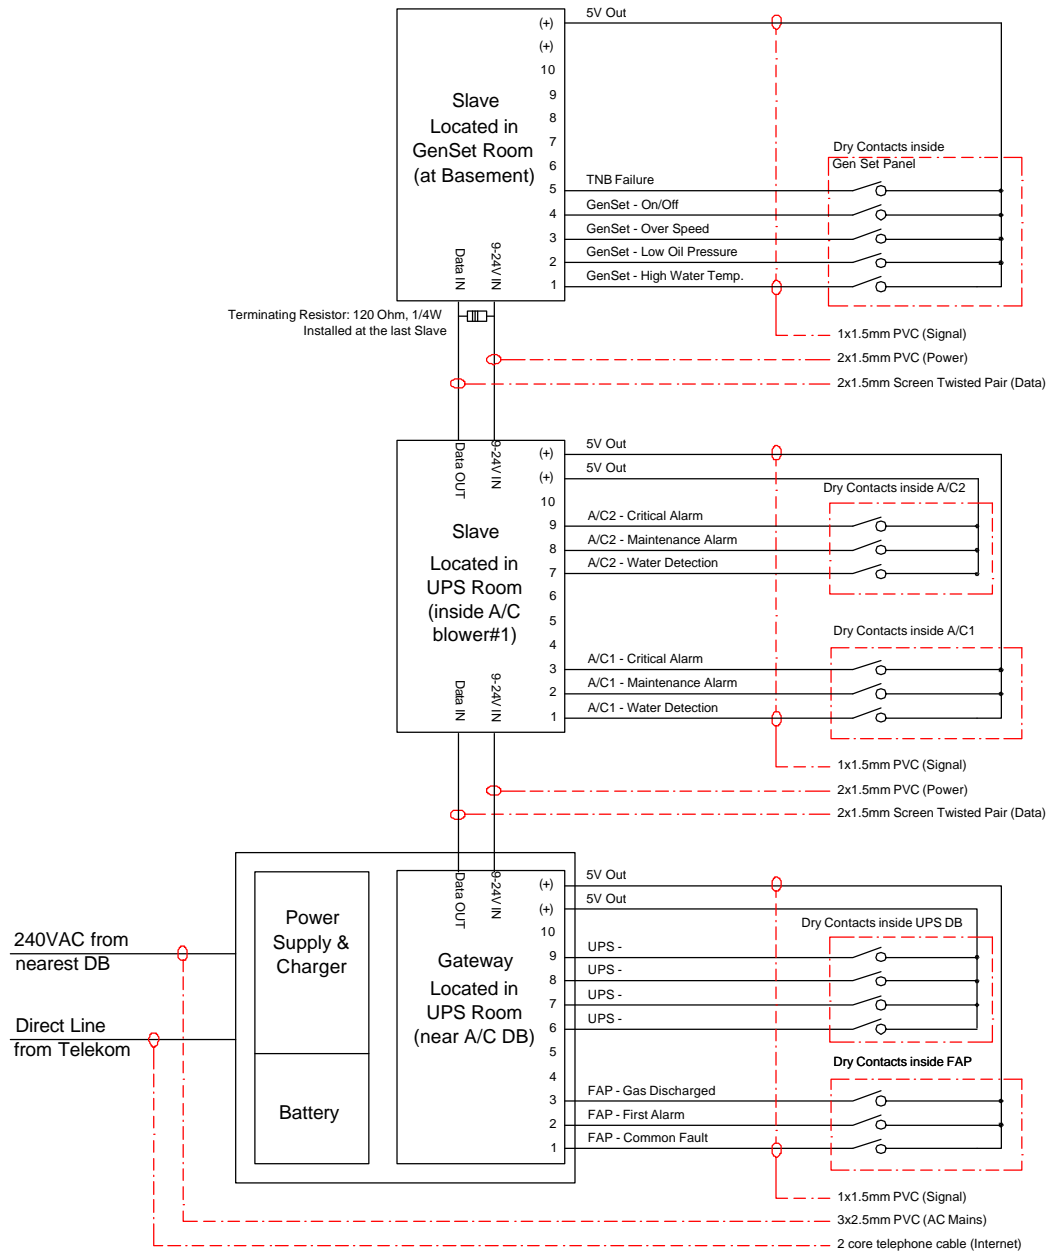

iSCADA Installation Schematics for Data Center

All dimensions in mm.

Title: iSCADA Monitoring System Single Line Diagram Data Center				
Client:	Date:	Drawn: chin	Check: Lee	Appd: ck
Notes:	Scale: n/s	Dwg No: DW-DC-1G2S	Rev:	1.1