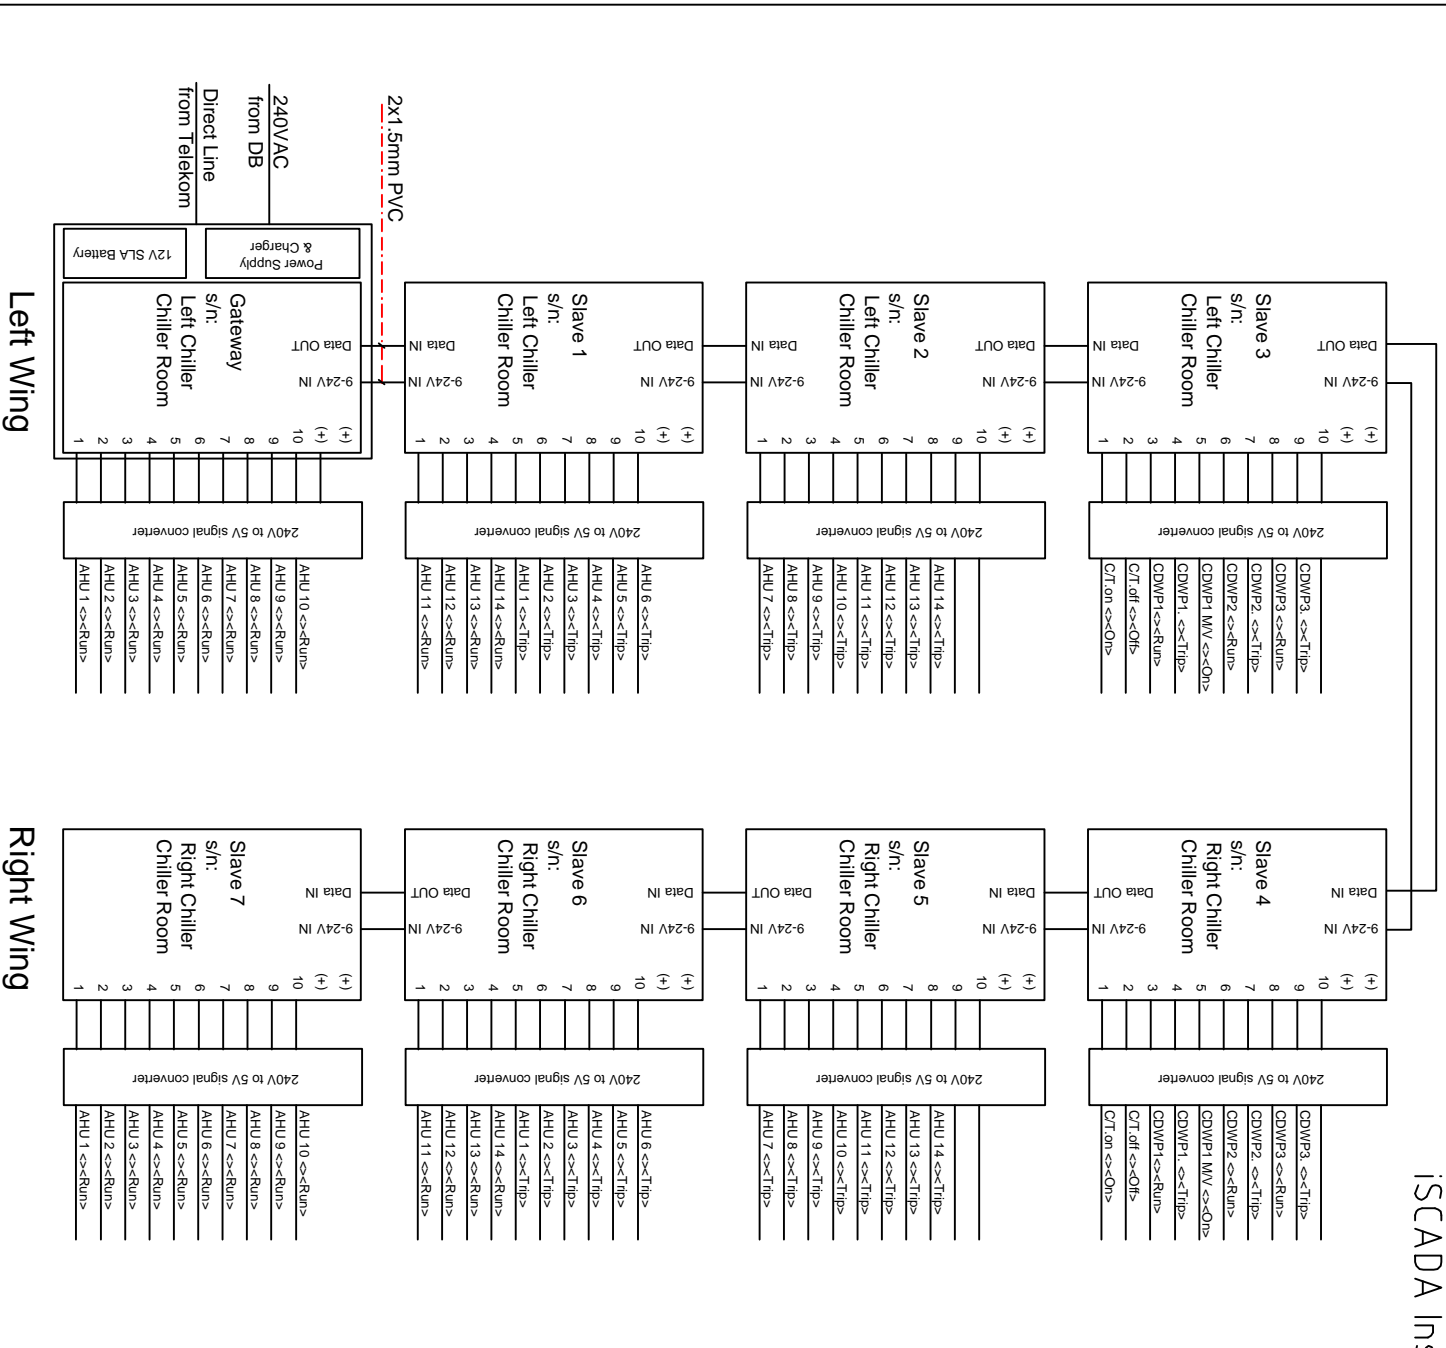

iSCADA Installation Schematics for Chiller Room

Title: iSCADA Monitoring System			
Single Line Diagram			
Fire Alarm Console			
Client:	Date:	Drawn:	App'd:
Notes:	Scale: N.T.S.	Drawn Date:	Rev: 1.0