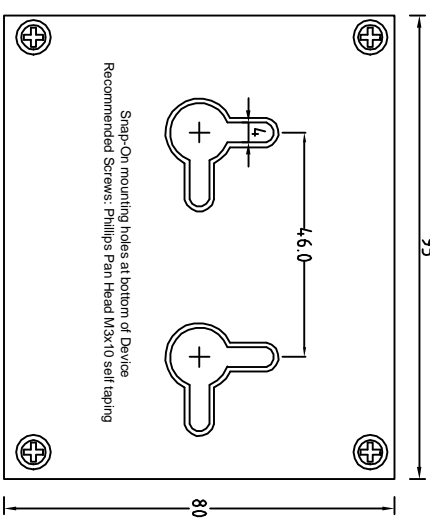

iSCADA Installation Schematics for Chiller Room

Title: iSCADA Monitoring System			
Single Line Diagram			
Fire Alarm Console			
Client:	Date:	Drawn:	App'd:
Notes:	Scale: N.T.S.	Drawn Date:	Rev: 1.0