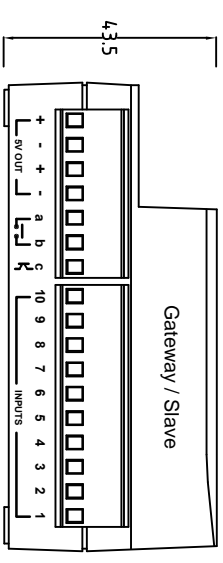

iSCADA Installation Schematics for Chiller Room

Title: iSCADA Monitoring System			
Single Line Diagram			
Fire Alarm Console			
Client:	Date:	Drawn:	App'd:
Notes:	Scale: N.T.S.	Drawn Date:	Rev: 1.0