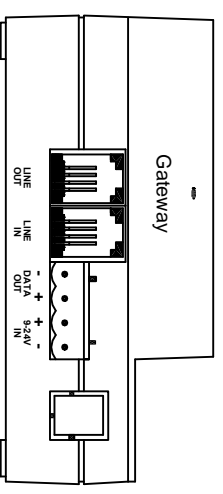

iSCADA Installation Schematics for Chiller Room

Title: iSCADA Monitoring System			
Single Line Diagram			
Fire Alarm Console			
Client:	Date:	Drawn:	App'd:
Notes:	Scale: N.T.S.	Drawn Date:	Rev: 1.0