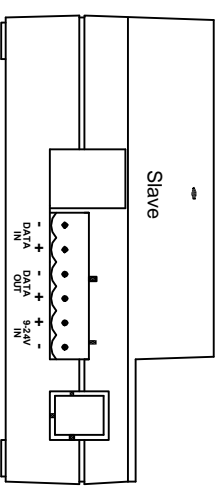

iSCADA Installation Schematics for Chiller Room

Title: iSCADA Monitoring System			
Single Line Diagram			
Fire Alarm Console			
Client:	Date:	Drawn:	App'd:
Notes:	Scale: N.T.S.	Drawn Date:	Rev: 1.0